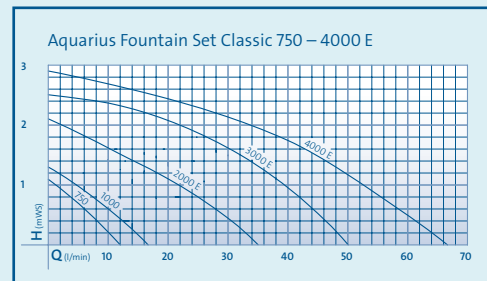

TECHNISCHE DATEN

		Aquarius Fountain Set Classic 750	Aquarius Fountain Set Classic 1000	Aquarius Fountain Set Classic 2000 E	Aquarius Fountain Set Classic 3000 E	Aquarius Fountain Set Classic 4000 E
Abmessungen (L x B x H)	mm	180 x 205 x 140				
Nennspannung		220 - 240 V / 50 Hz				
Leistungsaufnahme	W	9	11	18	26	42
Stromkabellänge	m	10,00				
Nettogewicht	kg	1,70	1,80	2,00	2,20	2,70
Garantie (+ Anforderungsgarantie)*	Jahre	2 + 1				
Liter pro Minute max.	l/min	12	16	35	50	66
Liter pro Stunde max.	l/h	720	1000	2100	3000	4000
Meter Wassersäule max.	m	1,10	1,30	2,10	2,50	2,90
Anschluss Druckseite	mm	25				
Anschluss Druckseite		1"				
Anschluss Saugseite	mm	-				
Anschluss Saugseite		-				
Anschluss für Schläuche	mm	13 / 19 / 25				
Anschluss für Schläuche		½", ¾", 1"				
Filterzulauffläche	cm²	230				
Elektronisch regulierbar		Nein				
Anzahl Düsen	ST	3				
Teleskop-Düsenverlängerung	cm	16 - 29				
Aufstellungsart		nur getaucht aufstellbar				
Händler-VE	ST	1				
UVP / ST	€	39,95	49,95	69,95	89,95	109,95
Artikelnr.		43041	57399	77371	77372	77374

*Garantie gültig zu den Garantiebedingungen von OASE. Einsehbar unter www.oase.com/garantie